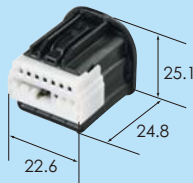

Sealed Type M

F (6098-6596) Key A

Ref:Terminal part No.	[0.64] *
	[1.5] *
	[2.8] P11
Material	PBT
Color	Black