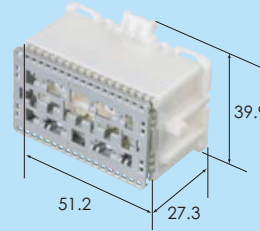

Ref.Terminal part No. [0.64] P11
[2.8] *
[6.3] *
Material PBT
Color Natural

M (6098-6044) key-A

F (6098-6047) key-A

M (6098-6045) key-B

F (6098-6134) key-B

Ref.Terminal part No. [0.64] *
[2.8] *
[6.3] *
Material PBT
Color Black