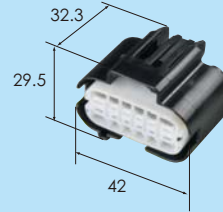

Door Connector

Type 1

* For terminal and wire seal selection, please contact our sales staff.

(UNIT : mm)

1.5(8) 2.8(4) 12way

Ref:Terminal part No.	[1.5] P16 [2.8] *
Ref:Wire seal No.	[1.5] P17 [2.8] *
Material	PBT
Color	Black

M (6188-4756)

F (6189-6900)

Ref:Terminal part No.	[1.5] P16 [2.8] *
Ref:Wire seal No.	[1.5] P17 [2.8] *
Material	PBT
Color	Black

1.5(11) 2.8(8) 19way

Ref:Terminal part No.	P3
Material	PBT
Color	Black

M (6098-5141)