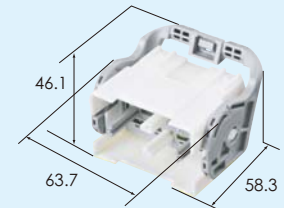

Ref.Terminal part No. [0.64] P11
[2.8] *
[6.3] *
Material PBT
Color Natural