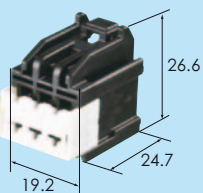

Ref:Terminal part No.	P7
Material	PBT
Color	Black