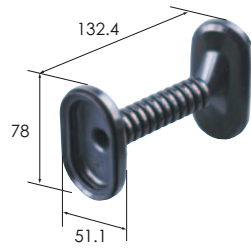

1.5(16) 2.8(6) 22way

M Grommet (7105-3534)

Material	EPDM
Color	Black