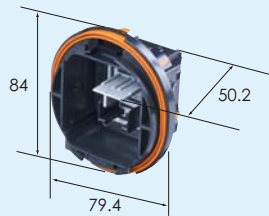

Ref.Terminal part No. [0.64] *
[2.8] *
[6.3] *
Material PBT
Color Natural

F Dress cover (6911-4748)

Material PBT
Color Black

0.64 (49) 1.5 (5) 2.8 (10) 64way

M Cover (6911-5137)

Material	PBT
Color	Black

Ref:Terminal part No.	[0.64] *
	[1.5] *
	[2.8] *
Material	PBT
Color	Black