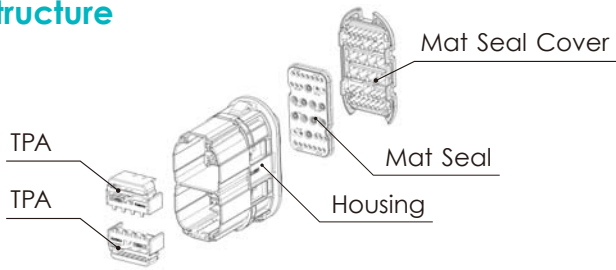

M (6098-3979)

Ref:Terminal part No.	[0.64] * [2.8] *
Material	PBT
Color	Natural

0.64 (20) 1.5 (4) 2.8 (10) 34way

Structure

Mat Seal Cover

Ref:Terminal part No.	[0.64] *
	[1.5] *
	[2.8] P11
Material	PBT
Color	Black