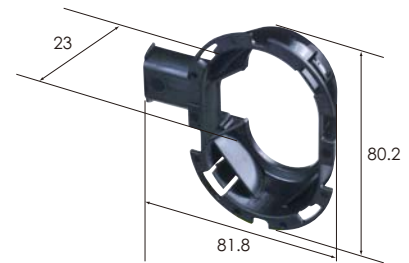

M Grommet retainer (6920-2623)

Material	PBT
Color	Black