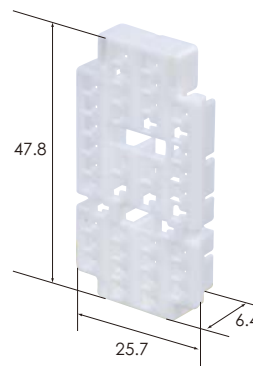

F TPA (6098-6278)

Material	PBT
Color	Natural