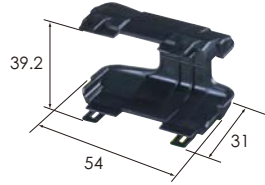

M (6098-6150)

Ref:Terminal part No. [0.64] *
[2.8] *
Material PBT
Color Black

F (6189-6956)

Protector Cover (6911-4888)

Material PP
Color Black

F Lever Cover Assy (6911-4312)

Material PBT, PA6T
Color Black

M Cover1 (6911-4747)