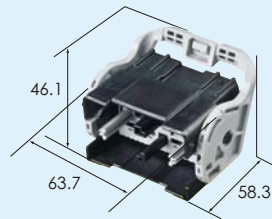

Material PBT
Color Black

M Cover2 (6911-4852)

Material PBT
Color Black

M Cover3 (6911-5315)

Material PBT
Color Black

Metal Retainer (6911-5238)

Material PBT
Color Natural

Ref.Terminal part No. [0.64] P11
[2.8] *
[6.3] *
Material PBT
Color Black