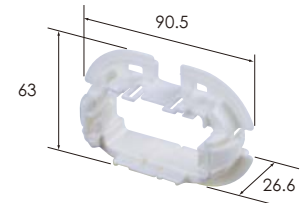

Material PBT
Color Black

M Cover2 (6911-4852)

Material PBT
Color Black

M Cover3 (6911-5315)

Material PBT
Color Black

Metal Retainer (6911-5238)

Material PBT
Color Natural

Ref.Terminal part No. [0.64] P11
[2.8] *
[6.3] *
Material PBT
Color Black