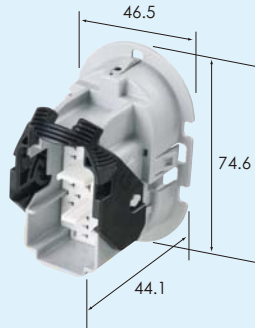

1.5 (34) 2.8 (6) 40way

Ref:Terminal part No.	P3
Material	PBT
Color	Gray