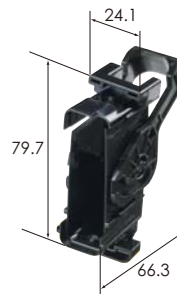

F Lever Cover Assy (6911-4230)

Material	PBT, PA6T
Color	Black