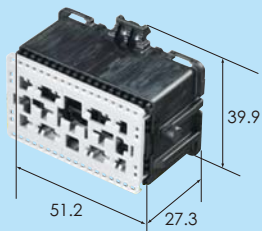

Ref.Terminal part No. [0.64] P11
[2.8] *
[6.3] *
Material PBT
Color Natural

M (6098-6044) key-A

F (6098-6047) key-A

M (6098-6045) key-B

F (6098-6134) key-B

Ref.Terminal part No. [0.64] *
[2.8] *
[6.3] *
Material PBT
Color Black