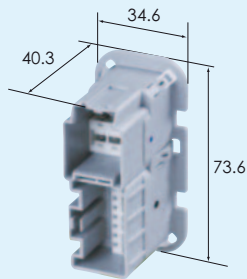

1.5(16) 2.8(6) 22way

M Grommet (7105-3534)

Material	EPDM
Color	Black

M Grommet retainer (6920-2624)

Material	PBT
Color	Black

Ref:Terminal part No.	[1.5] * [2.8] *
Material	PBT
Color	Gray

M (6098-6279)

F (6098-4611) note)

Ref:Terminal part No.	P7
Material	PBT
Color	Black

F (6098-4607) note)

Ref:Terminal part No.	P7
Material	PBT
Color	Black

1.5(28) 2.8(2) 30way

Ref:Terminal part No.	P3
Material	PBT
Color	Natural

M (6098-4932)

F (6098-4626)

Ref:Terminal part No.	P3
Material	PBT
Color	Natural

F Lever Assy (6911-3969)

Material	PBT, PA6T
Color	Black

F Grommet (7105-2781)

Material	EPDM
Color	Black