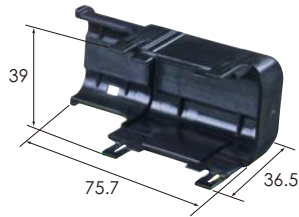

M Cover3 (6911-5315)

Material PBT
Color Black