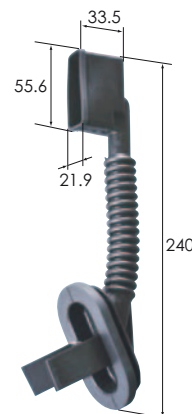

F (6098-4626)

Ref:Terminal part No.	P3
Material	PBT
Color	Natural

F Lever Assy (6911-3969)

Material	PBT, PA6T
Color	Black

F Grommet (7105-2781)

Material	EPDM
Color	Black

1.5 (30) 2.8 (10) 40way

Ref:Terminal part No.	P3
Material	PBT
Color	Black