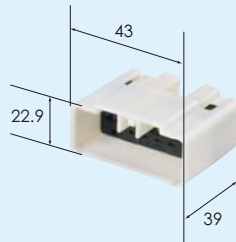

Door Connector

Type2

* For terminal selection, please contact our sales staff.

0.64 (8) 2.8 (6) 14way

M Grommet (7105-2287)

Material	EPDM
Color	Black

M Holder (6910-5478)

Material	PPG
Color	Black

Ref:Terminal part No.	[0.64] * [2.8] *
Material	PBT
Color	Natural

M (6098-6486)

F (6098-3981)

Ref:Terminal part No.	[0.64] * [2.8] *
Material	PBT
Color	Natural

M (6098-3979)

Ref:Terminal part No.	[0.64] * [2.8] *
Material	PBT
Color	Natural