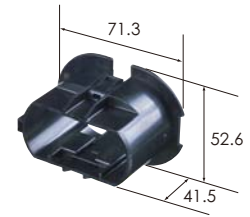

Material	PPG
Color	Black

Ref:Terminal part No.	[0.64] * [2.8] *
Material	PBT
Color	Natural