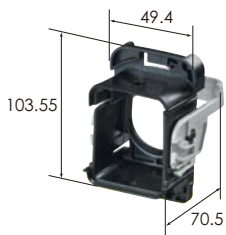

F Lever Cover Assy (6911-4401)

Material	PBT, PA6T
Color	Black