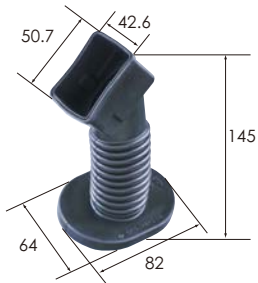

F Grommet (7105-3342)

Material EPDM
Color Black