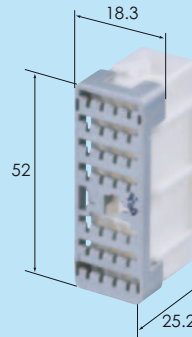

M (6098-4932)

F (6098-4626)

Ref:Terminal part No.	P3
Material	PBT
Color	Natural