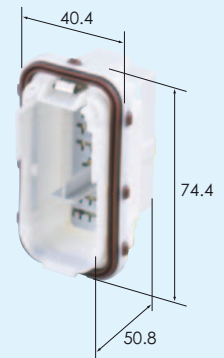

Ref:Terminal part No.	P7
Material	PBT
Color	Black

F (6098-4607) note)

Ref:Terminal part No.	P7
Material	PBT
Color	Black

1.5(28) 2.8(2) 30way

Ref:Terminal part No.	P3
Material	PBT
Color	Natural

M (6098-4932)