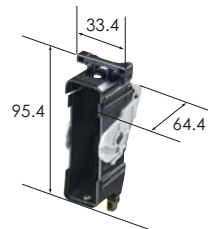

M (6098-6150)

Ref:Terminal part No. [0.64] *
[2.8] *
Material PBT
Color Black

F (6189-6956)

Protector Cover (6911-4888)

Material PP
Color Black

F Lever Cover Assy (6911-4312)

Material PBT, PA6T
Color Black

M Cover1 (6911-4747)