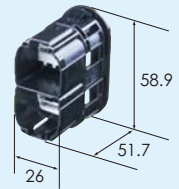

Please see right page regarding part number