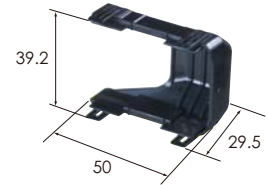

M Cover2 (6911-4852)

Material PBT
Color Black