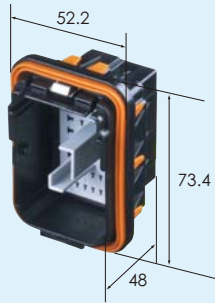

F (6098-4626)

Ref:Terminal part No.	P3
Material	PBT
Color	Natural

F Lever Assy (6911-3969)

Material	PBT, PA6T
Color	Black

F Grommet (7105-2781)

Material	EPDM
Color	Black

1.5 (30) 2.8 (10) 40way

Ref:Terminal part No.	P3
Material	PBT
Color	Black