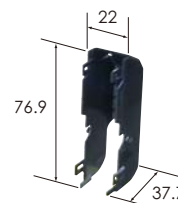

Material	PBT
Color	Black