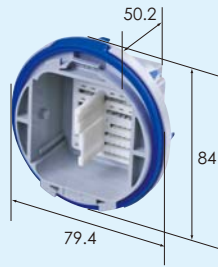

0.64 (34) 2.8 (16) 50way

Ref:Terminal part No. [0.64] *
[2.8] *
Material PBT
Color Gray