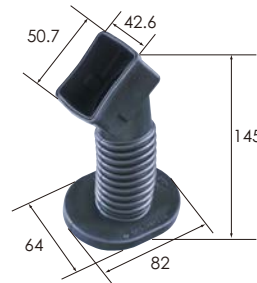

F Grommet (7105-3644)

Material EPDM
Color Black