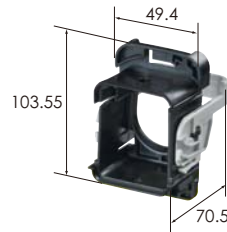

Material PBT, PA6T
Color Black