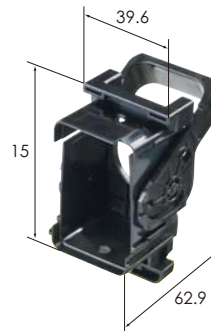

M (6098-6553)

F (6098-5138)

Ref:Terminal part No.	P3
Material	PBT
Color	Natural

M Shipping Cap (6911-5293)

Material	PBT
Color	Natural

F Lever Cover Assy (6911-4228)

Material	PBT, PA6T
Color	Black

F Grommet (7105-3747)