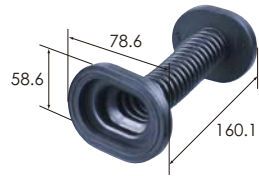

Material	EPDM
Color	Black

M Holder (6910-5478)