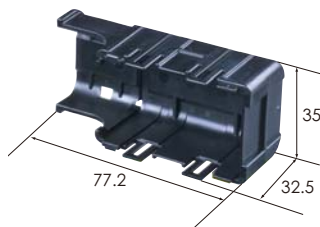

Material PBT
Color Black