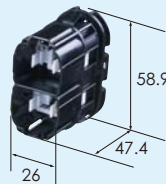

F (6098-6597) Key B

Unsealed Type M

Ref:Terminal part No.	[0.64] *
	[1.5] *
	[2.8] P11
Material	PBT
Color	Gray

0.64 (34) 1.5 (4) 2.8 (4) 42way

Ref:Terminal part No.	[0.64] *
	[1.5] *
	[2.8] P11
Material	PBT
Color	Black