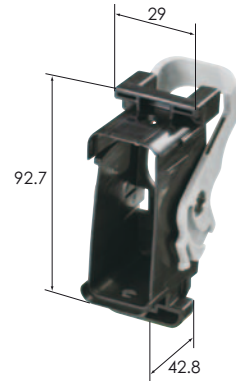

F Lever Assy (6911-3969)

Material	PBT, PA6T
Color	Black