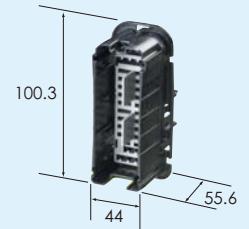

0.64 (56) 2.8 (14) 70way

M Right Grommet (7180-0188)

Material	PP, EPDM
Color	Black

M Left Grommet (7180-0187)

Material	PP, EPDM
Color	Black

Ref:Terminal part No.	[0.64] *
	[2.8] *
Material	PBT
Color	Black

M (6098-6535)