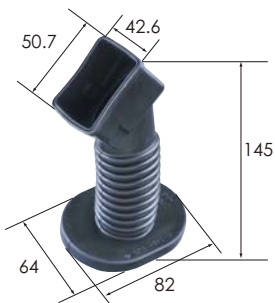

F Grommet (7105-3342)

Material	EPDM
Color	Black