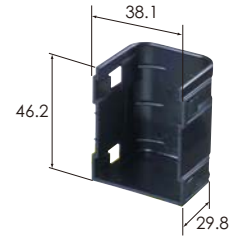

0.64 (34) 2.8 (16) 50way

Ref:Terminal part No. [0.64] *
[2.8] *
Material PBT
Color Gray

M (6098-6130)

Ref:Terminal part No. [0.64] *
[2.8] *
Material PBT
Color Natural

F (6098-3977)

M cover (6911-4376)

Material PBT
Color Black