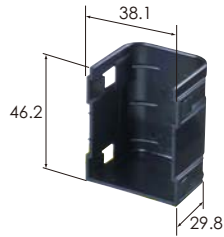

Ref.Terminal part No. [0.64] *
[2.8] *
[6.3] *
Material PBT
Color Natural

F Dress cover (6911-4748)

Material PBT
Color Black

0.64 (49) 1.5 (5) 2.8 (10) 64way

M Cover (6911-5137)

Material	PBT
Color	Black

Ref:Terminal part No.	[0.64] *
	[1.5] *
	[2.8] *
Material	PBT
Color	Black