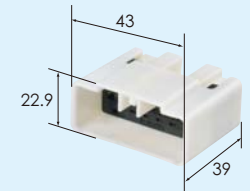

M (6098-3979)

Ref:Terminal part No.	[0.64] * [2.8] *
Material	PBT
Color	Natural

0.64 (20) 1.5 (4) 2.8 (10) 34way

Structure

Mat Seal Cover

Ref:Terminal part No.	[0.64] *
	[1.5] *
	[2.8] P11
Material	PBT
Color	Black