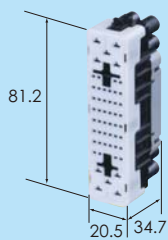

M (6098-6150)

Ref:Terminal part No. [0.64] *
[2.8] *
Material PBT
Color Black