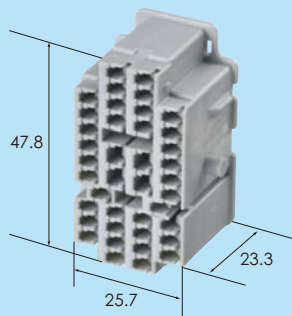

M (6098-6273)

Ref:Terminal part No.	P3
Material	PBT
Color	Gray

F (6098-6277)

M Grommet (7105-3533)