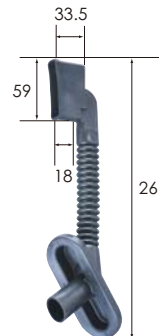

Door Connector

Type 1

* For terminal and wire seal selection, please contact our sales staff.

(UNIT : mm)

1.5(8) 2.8(4) 12way

Ref:Terminal part No.	[1.5] P16 [2.8] *
Ref:Wire seal No.	[1.5] P17 [2.8] *
Material	PBT
Color	Black

M (6188-4756)

F (6189-6900)

Ref:Terminal part No.	[1.5] P16 [2.8] *
Ref:Wire seal No.	[1.5] P17 [2.8] *
Material	PBT
Color	Black

1.5(11) 2.8(8) 19way

Ref:Terminal part No.	P3
Material	PBT
Color	Black

M (6098-5141)

F (6098-5144)

Ref:Terminal part No.	P3
Material	PBT
Color	Natural

M Shipping Cap (6911-5294)

Material	PBT
Color	Natural

F Lever Cover Assy (6911-4230)

Material	PBT, PA6T
Color	Black

F Grommet (7105-3781)

Material	EPDM
Color	Black

1.5(16) 2.8(6) 22way

M Grommet (7105-3534)

Material	EPDM
Color	Black

M Grommet retainer (6920-2624)

Material	PBT
Color	Black

Ref:Terminal part No.	[1.5] * [2.8] *
Material	PBT
Color	Gray

M (6098-6279)

F (6098-4611) note)