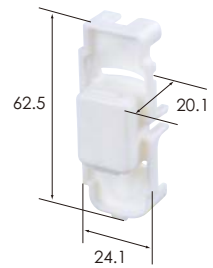

Ref:Terminal part No.	P3
Material	PBT
Color	Natural

M Shipping Cap (6911-5294)

Material	PBT
Color	Natural