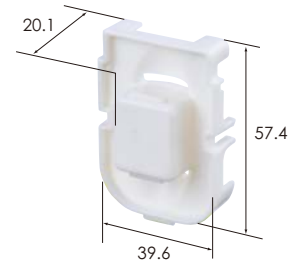

Ref:Terminal part No.	P3
Material	PBT
Color	Natural

M Shipping Cap (6911-5293)

Material	PBT
Color	Natural

F Lever Cover Assy (6911-4228)