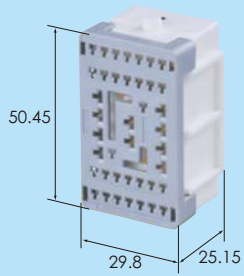

1.5 (30) 2.8 (10) 40way

Ref:Terminal part No.	P3
Material	PBT
Color	Black

M (6098-6553)

F (6098-5138)

Ref:Terminal part No.	P3
Material	PBT
Color	Natural

M Shipping Cap (6911-5293)

Material	PBT
Color	Natural

F Lever Cover Assy (6911-4228)

Material	PBT, PA6T
Color	Black

F Grommet (7105-3747)

Material	EPDM
Color	Black