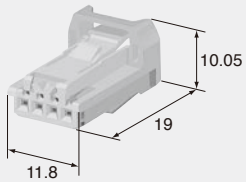

Color Natural