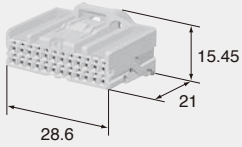

M (6098-5285) TH24MW-NH TH24FW-NH **F (6098-5283)**