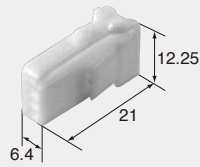

Cable size (mm²) 0.22~0.5

Material Heat-resistant copper alloy

Surface treatment Tin-plated

M (8230-5380)

F (8240-0523)

Cable size (mm²) 0.75

Material Heat-resistant copper alloy

Surface treatment Tin-plated

0.64mm (O25)

Housing (UNIT : mm)

Ref: Terminal part No. F-02

Material PBT

3way

F (6098-7063)

Color Natural

4way