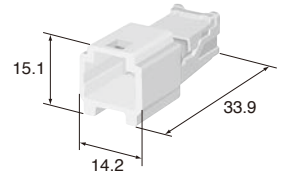

M (6098-5271) TH08MW-NH TH08FW-NH F (6098-5269)