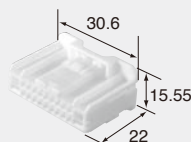

Material PBT

No. of way/ () corresponds to 0.64mm, 2.3mm, in order from left to right.
極数 / () 内表示: 左から0.64mm 極数、2.3mm 極数

20way (18+2)

NH 18 FW-CS2 **F (6098-7261)**

Color Natural

20way (10+10)

Color Natural