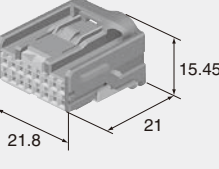

16way

TH16FB-NH **F (6098-7099)**

Color Black

16way

TH16FGY-NH **F (6098-7100)**

Color Gray

F-05

NH SERIES