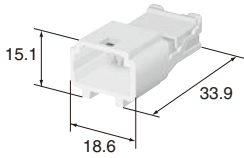

12way

Color Natural

M (6098-5277) TH12MW-NH TH12FW-NH **F (6098-5275)**