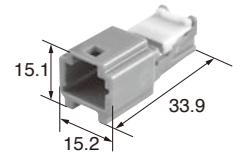

8way

Color Green