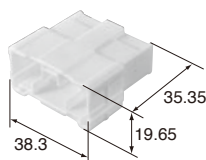

Material PBT

No. of way/ () corresponds to 0.64mm, 2.3mm, in order from left to right.
極数 / () 内表示: 左から0.64mm 極数、2.3mm 極数

20way (18+2)

NH 18 FW-CS2 **F (6098-7261)**

Color Natural

20way (10+10)

Color Natural