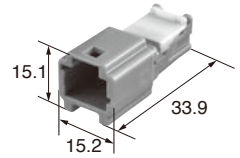

8way

Color Gray