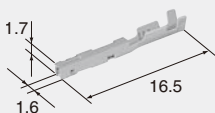

(E)	(J)
Cable size	: 適用電線サイズ
Cable overall diameter	: 電線仕上り外径
Heat-resistant copper alloy	: 耐熱銅合金
Brass	: 黄銅
Surface treatment	: 表面処理
Gold-plated	: Auメッキ
Tin-plated	: Snメッキ

(S)

Cable size (mm²) 0.22~0.5

Material Brass

Surface treatment Tin-plated

(M)

Cable size (mm²) 0.75

Material Brass

Surface treatment Tin-plated

M (8230-5379)

F (8240-0552)

Cable size (mm²) 0.22~0.5

Material Heat-resistant copper alloy

Surface treatment Tin-plated

M (8230-5380)

F (8240-0523)

Cable size (mm²) 0.75

Material Heat-resistant copper alloy

Surface treatment Tin-plated