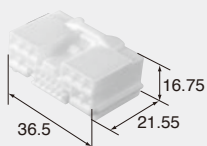

M (6098-5989) NH 10 MW-CS10 NH 10 FW-CS10 **F (6098-5988)**