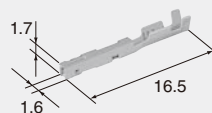

(E)	(J)
Cable size	: 適用電線サイズ
Cable overall diameter	: 電線仕上り外径
Heat-resistant copper alloy	: 耐熱銅合金
Brass	: 黄銅
Surface treatment	: 表面処理
Gold-plated	: Auメッキ
Tin-plated	: Snメッキ

(S)

Cable size (mm²) 0.22~0.5

Material Brass

Surface treatment Tin-plated

(M)

Cable size (mm²) 0.75

Material Brass

Surface treatment Tin-plated

M (8230-5379)

F (8240-0552)

Cable size (mm²) 0.22~0.5

Material Heat-resistant copper alloy

Surface treatment Tin-plated

M (8230-5380)

F (8240-0523)

Cable size (mm²) 0.75

Material Heat-resistant copper alloy

Surface treatment Tin-plated