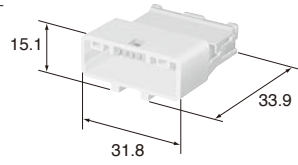

24way

Color Natural