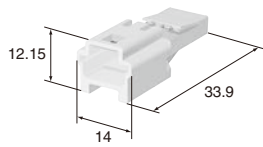

4way

Color Natural

M (6098-5310) TH04MW-NH TH04FW-NH F (6098-5267)