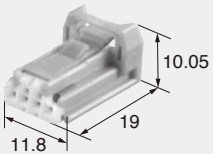

4way

TH04FGY-NH F (6098-8862)

Color Gray

F-03

NH SERIES