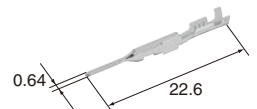

(E)	(J)
Cable size	: 適用電線サイズ
Cable overall diameter	: 電線仕上り外径
Heat-resistant copper alloy	: 耐熱銅合金
Brass	: 黄銅
Surface treatment	: 表面処理
Gold-plated	: Auメッキ
Tin-plated	: Snメッキ

(S)

Cable size (mm²) 0.22~0.5

Material Brass

Surface treatment Tin-plated

(M)

Cable size (mm²) 0.75

Material Brass

Surface treatment Tin-plated

M (8230-5379)

F (8240-0552)

Cable size (mm²) 0.22~0.5

Material Heat-resistant copper alloy

Surface treatment Tin-plated

M (8230-5380)

F (8240-0523)

Cable size (mm²) 0.75

Material Heat-resistant copper alloy

Surface treatment Tin-plated