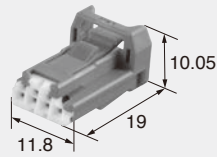

4way

TH04FL-NH F (6098-8861)

Color Blue

8way

Color Natural