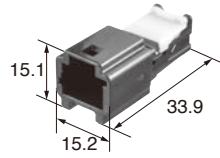

8way

Color Black