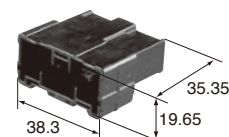

20way (10+10)

Color Black