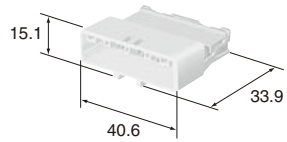

32way

Color Natural