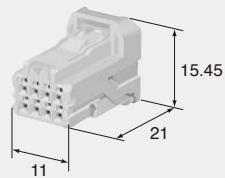

Color Natural