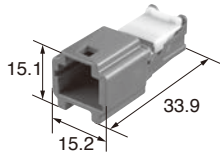

8way

Color Blue