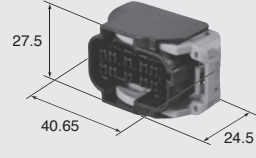

Color 相 Black 黒

Retainer No. (6918-2806)