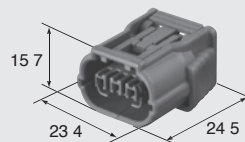

2way

(Rib difference) (リブ違)

F (6189-7052)

Retainer No. (6918-1835)

Color Dark Gray
色相

Color Dark Gray
色相 濃灰

3way

(Rib difference) (リブ違)