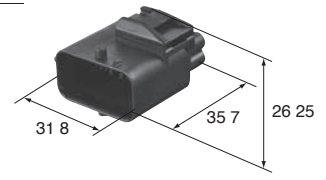

10way

Color 相 Black 黒

Retainer No. (6918-2804)

M (6181-6481) **F (6189-6906)**